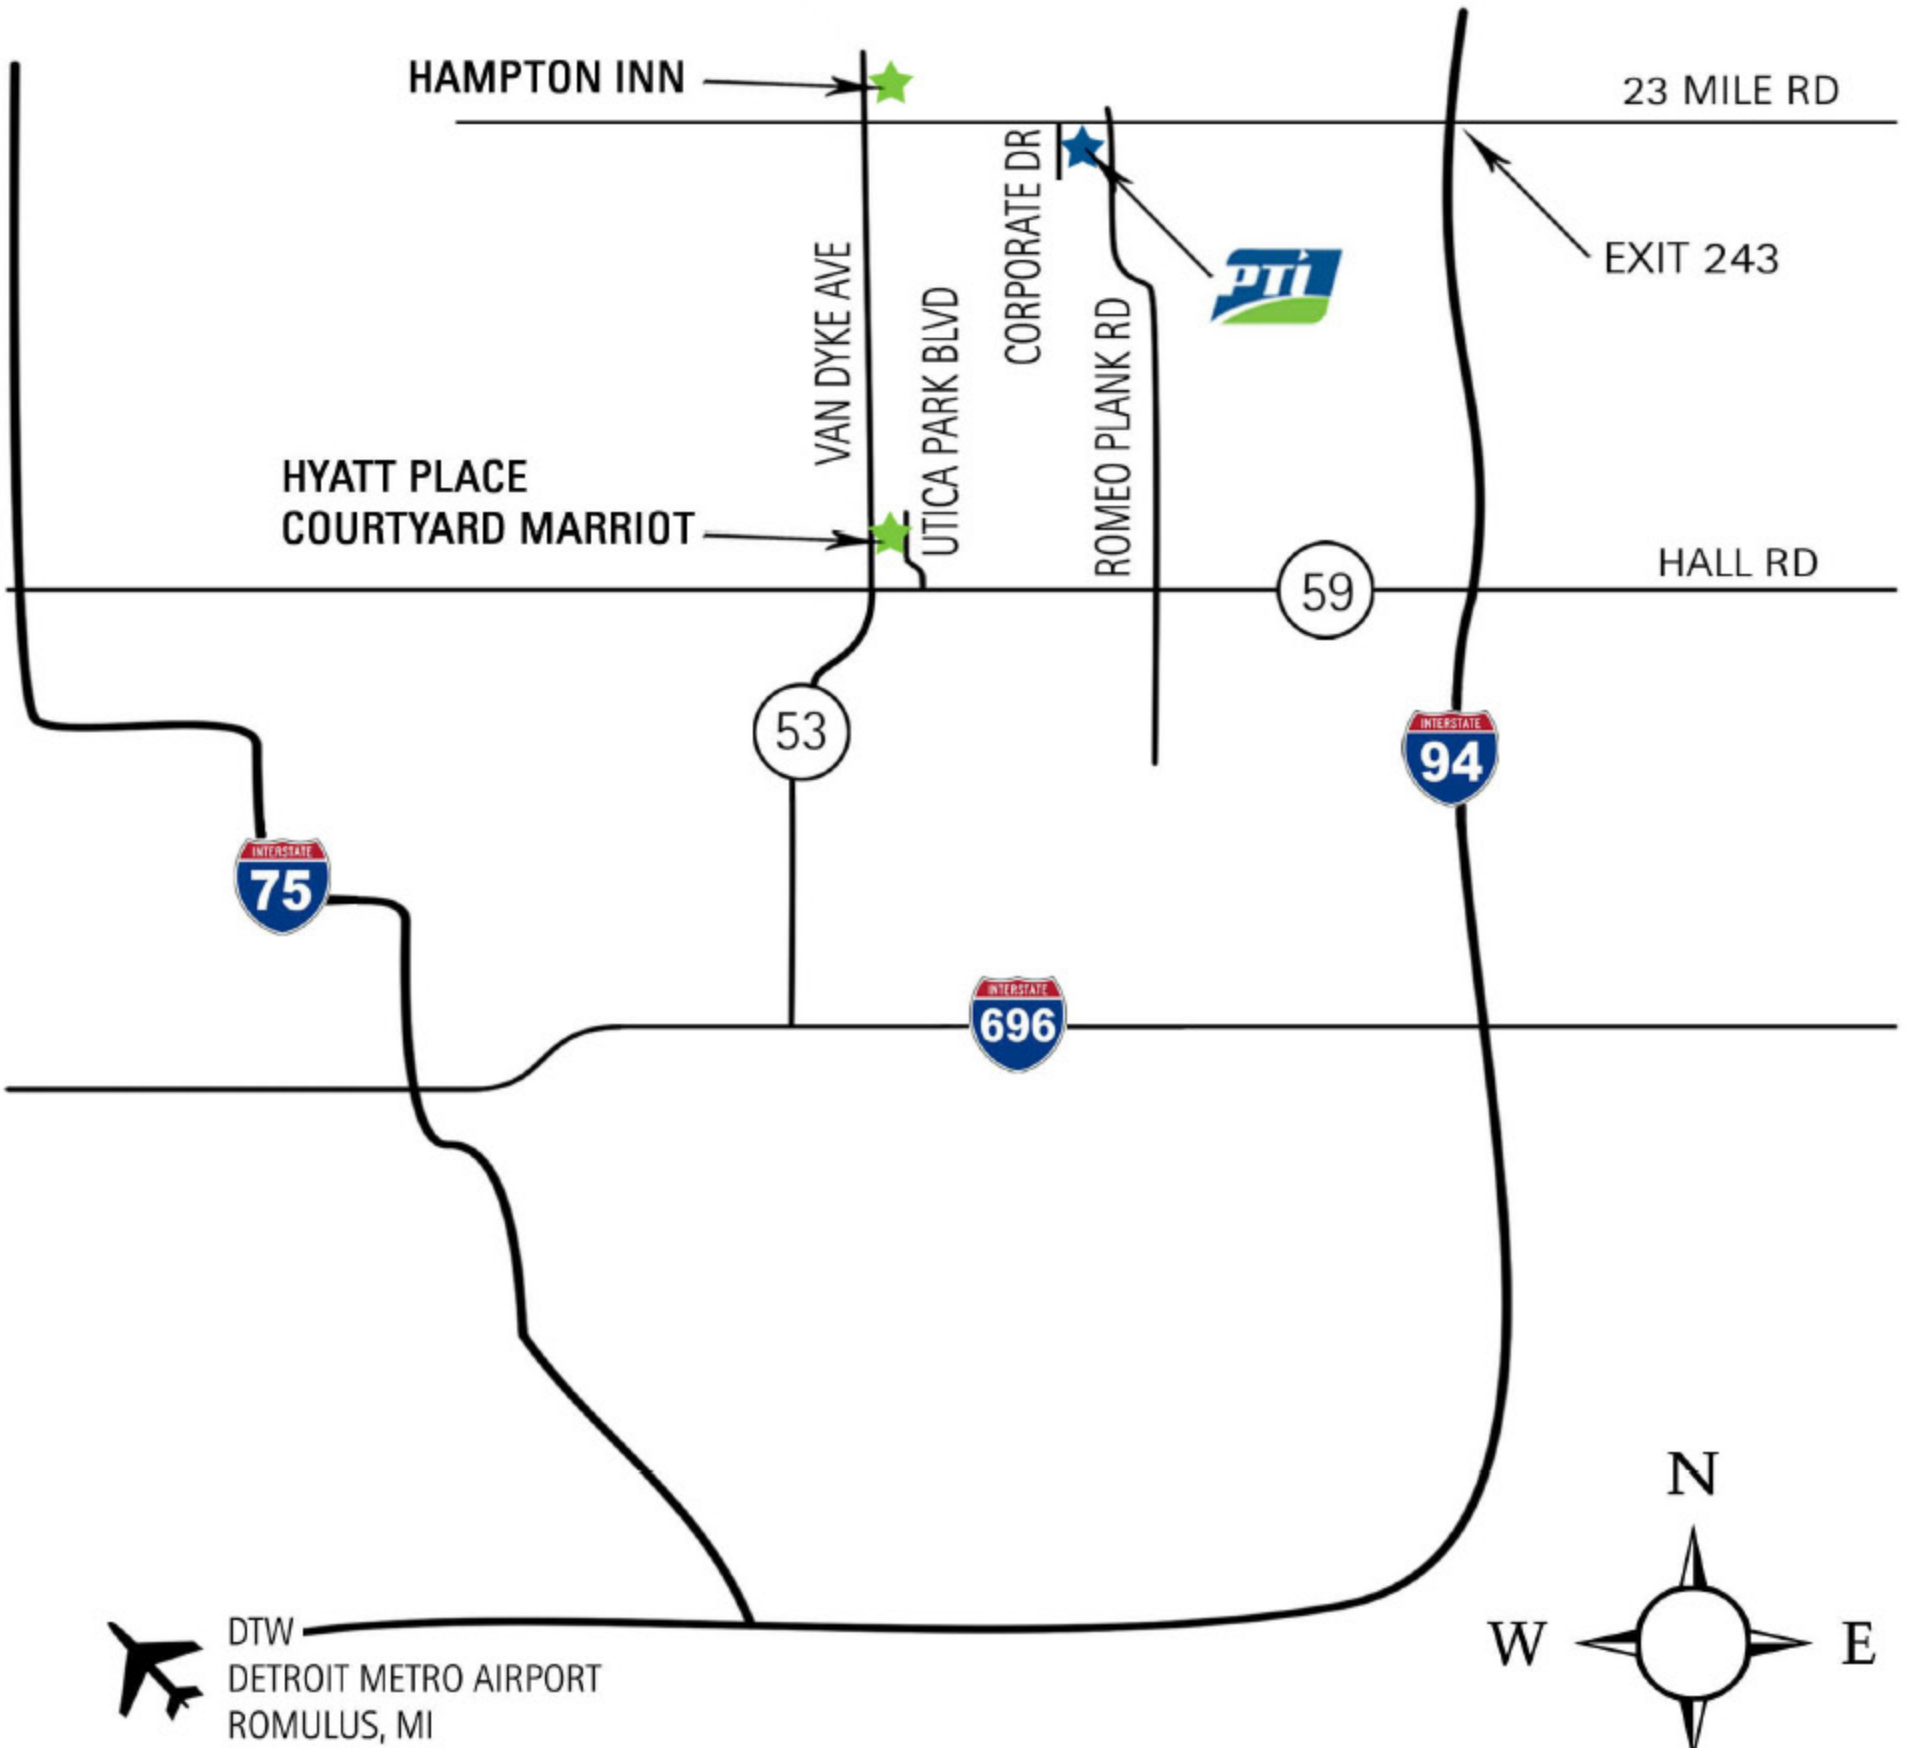

Engineered Plastics

Leveraging the power of imagination

★ SUGGESTED HOTEL ACCOMODATIONS

- HAMPTON INN 586-731-4267
- HYATT PLACE 586-803-0100
- COURTYARD MARRIOT 586-997-6100

DIRECTIONS:

- I-94 TO EXIT 243
- TURN LEFT ONTO 23 MILE RD
- TURN LEFT ONTO CORPORATE DR